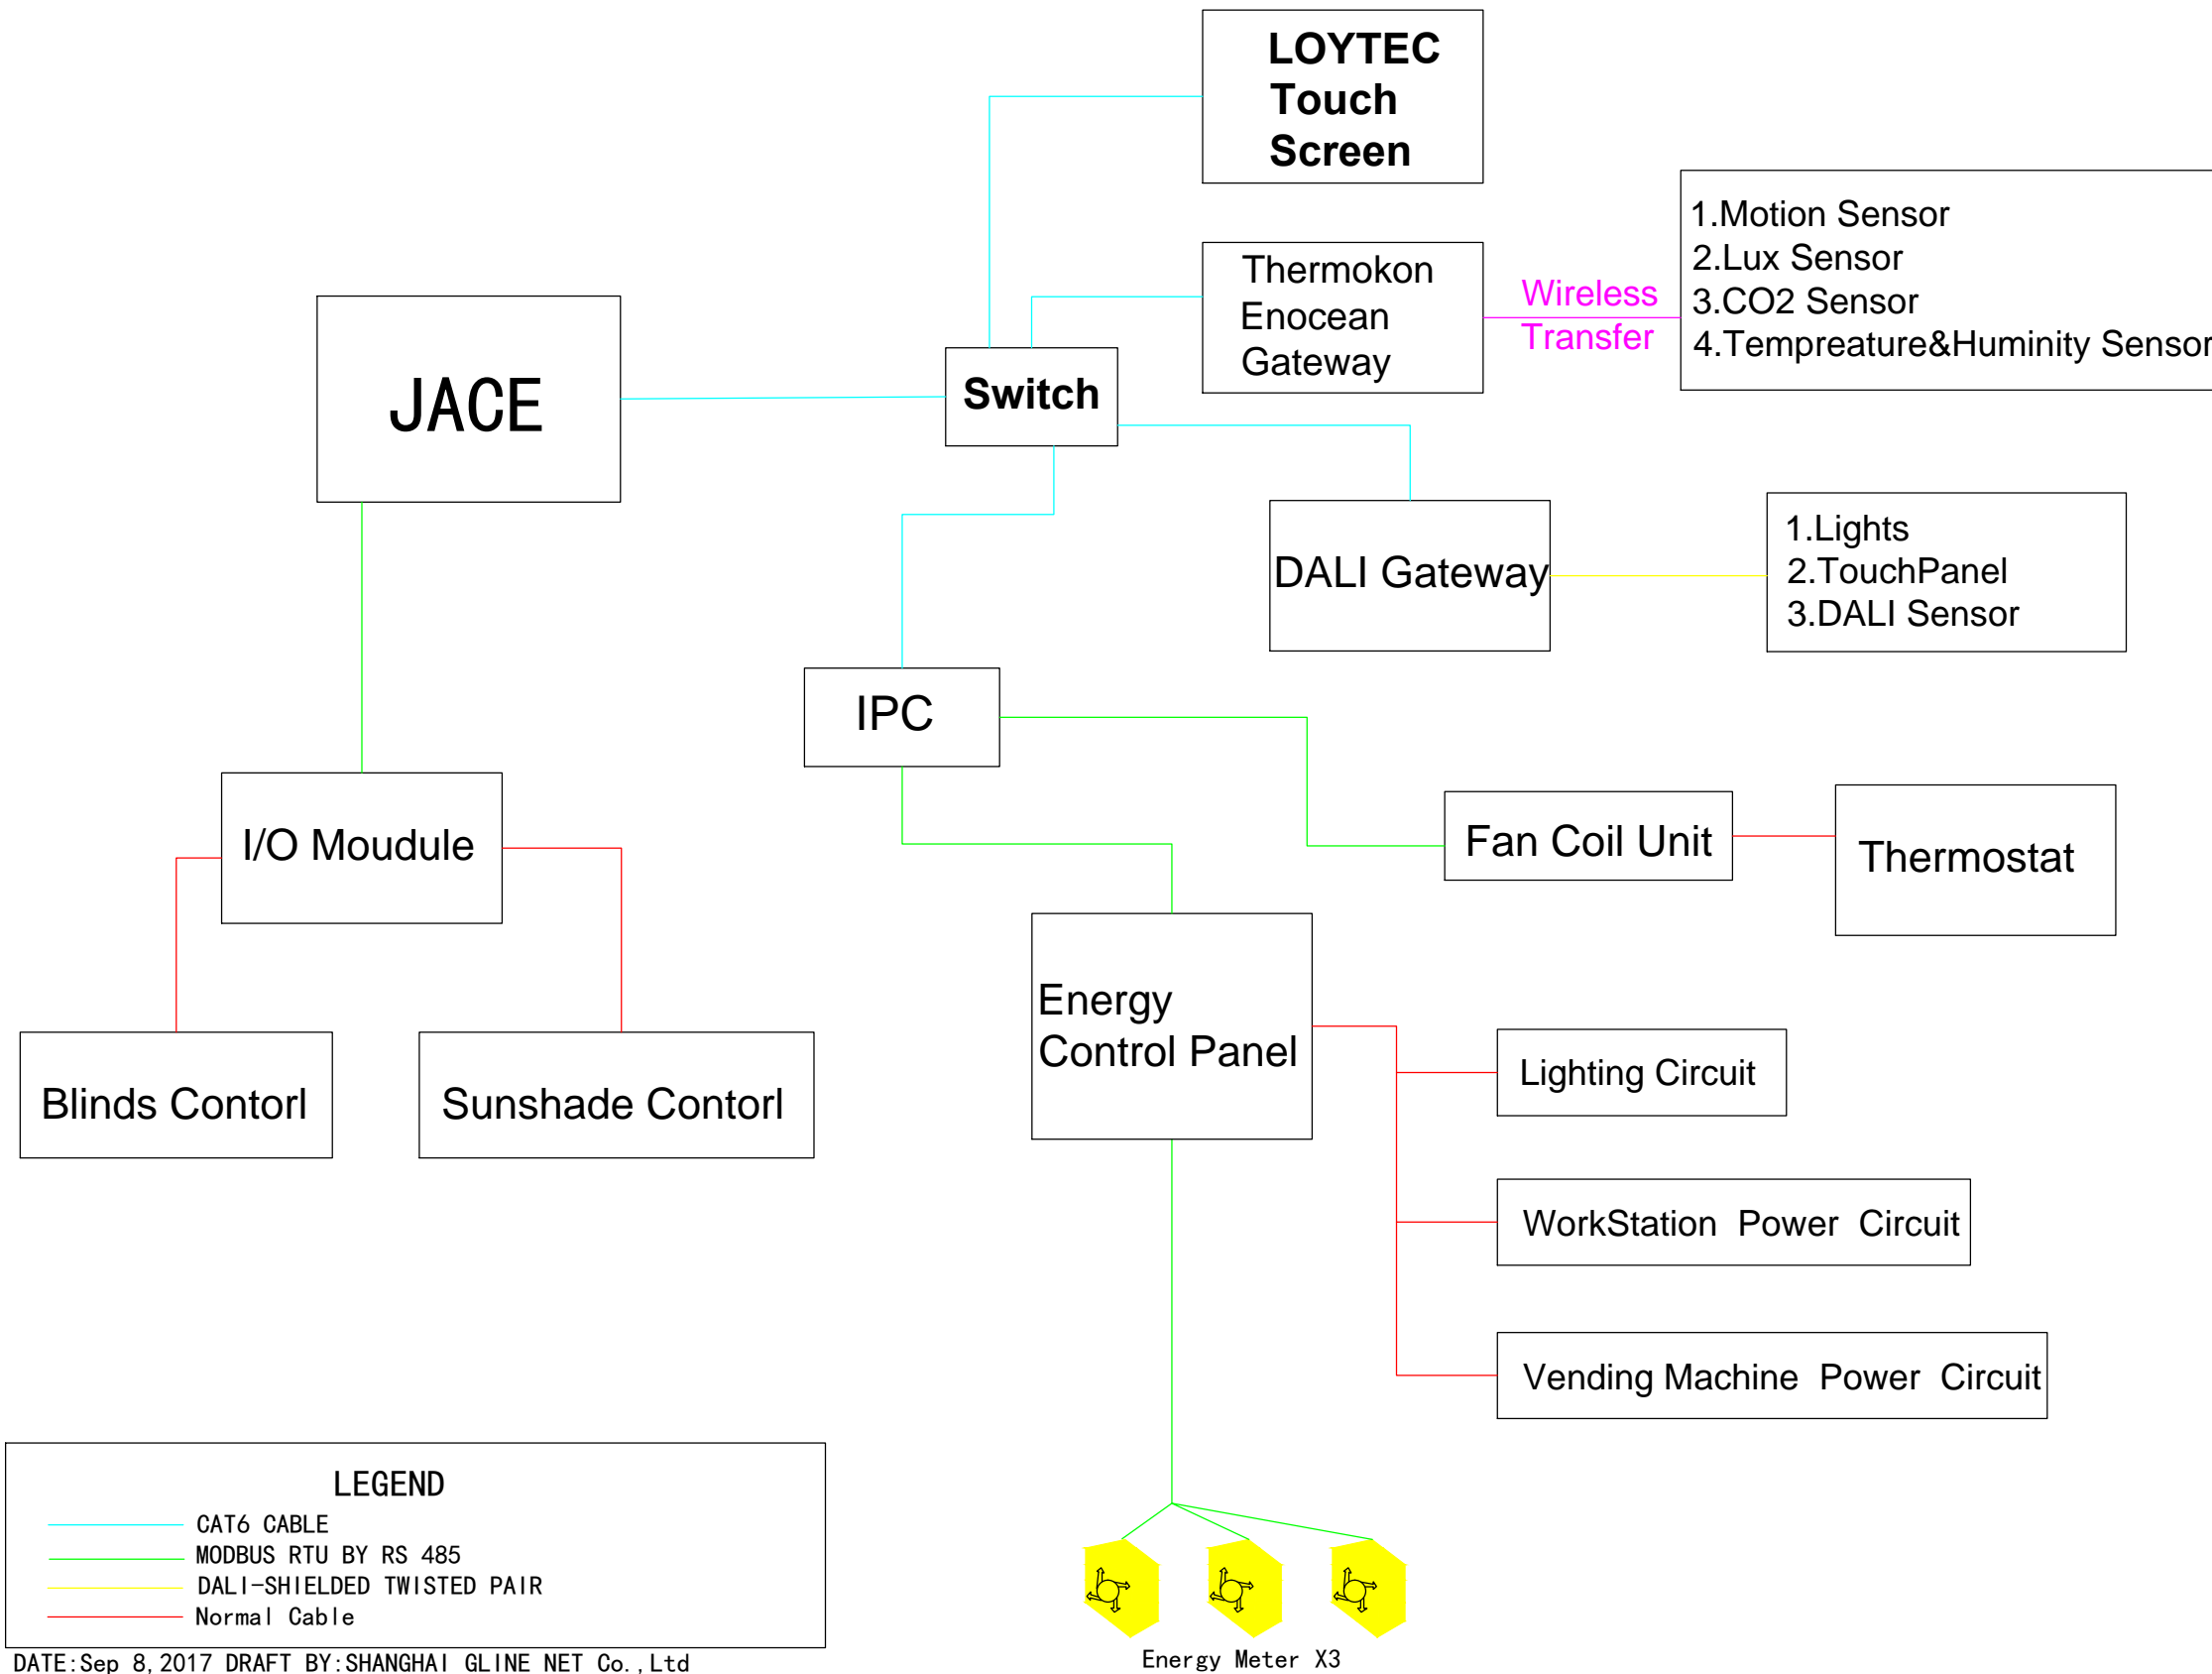

# HUAJIANSHUCHUANG DALI & EMS SYSTEM SCHEMATIC

HUAJIANSHUCHUANG DALI & EMS SYSTEM SCHEMATIC

Shanghai Gline Net Co. Ltd

CLIENT REPRESENTATIVE:

CLIENT:

PROJECT:

SCALE : NTS

DATE :

DRAWN :

APPROVED : JS

QA VERIFIED :

PROJECT No. :

ACAD No. : REV No

DRAWING No. : SIZE